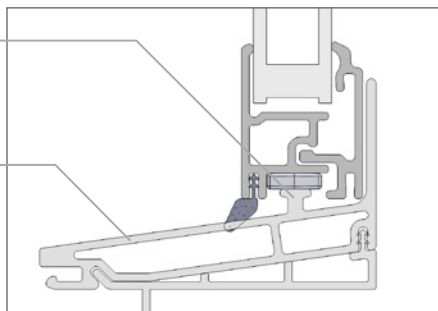

BEECHWORTH
WINDOWS

FIBERGLASS INTERIOR FEATURES

Slim fiberglass interior and exterior profile

Color-matched interior and exterior jamb liners

Hidden balance for clean aesthetics

Dual integrated tilt-latch locks for increased security, improved structural performance, and a clean aesthetic

High-performance foam filled bulb weatherstrip with a non-stick coating for clean aesthetic and easy sliding

Interlocked sash to sill for best wind performance and added security

8 degree sill for water management